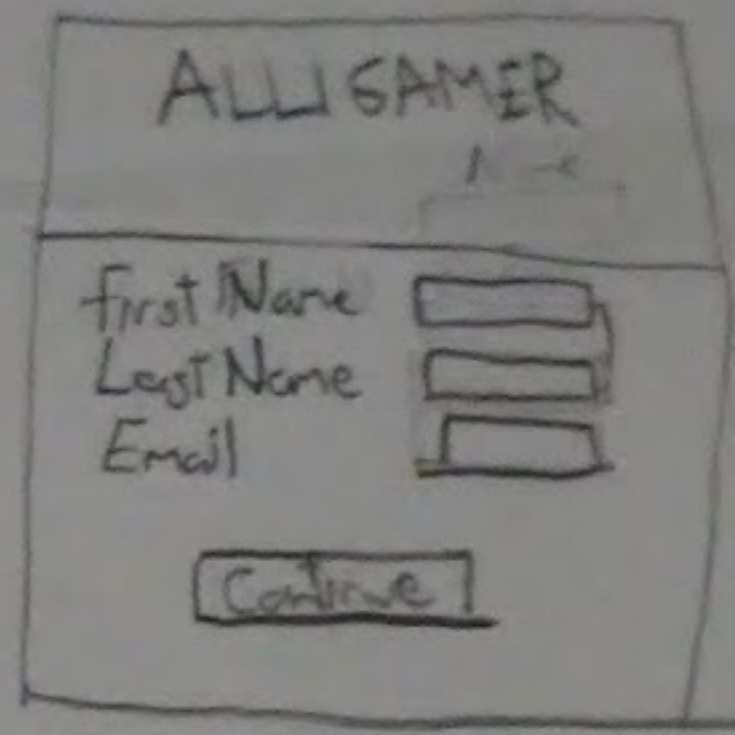

Content for the Web

Worksheet Content Discovery Online Ad / Landing Page

Wireframe Ad

ONLINE AD WIRE FRAME

LANDING PAGE WIREFRAME

1

2

1

2

3

Content

for the Web

Online Ad - Landing Page Summary Table

| Online Ad | |
|--|-------------------|
| Ad Message | Ad Call to Action |
| Untitled gameplay | Sign Up |
| Landing Page | |
| Where is this ad placed for this landing page? | |
| Left of landing page | |
| Page Title: (Match with Ad Title) | |
| Alligames | |
| Page Elements: | |
| <ul style="list-style-type: none">• Message• Call-to-Action | |
| Imagery | |
| Logo, "hero" image | |
| Call to Action | |
| Sign Up | |
| Style Elements for this specific page. | |